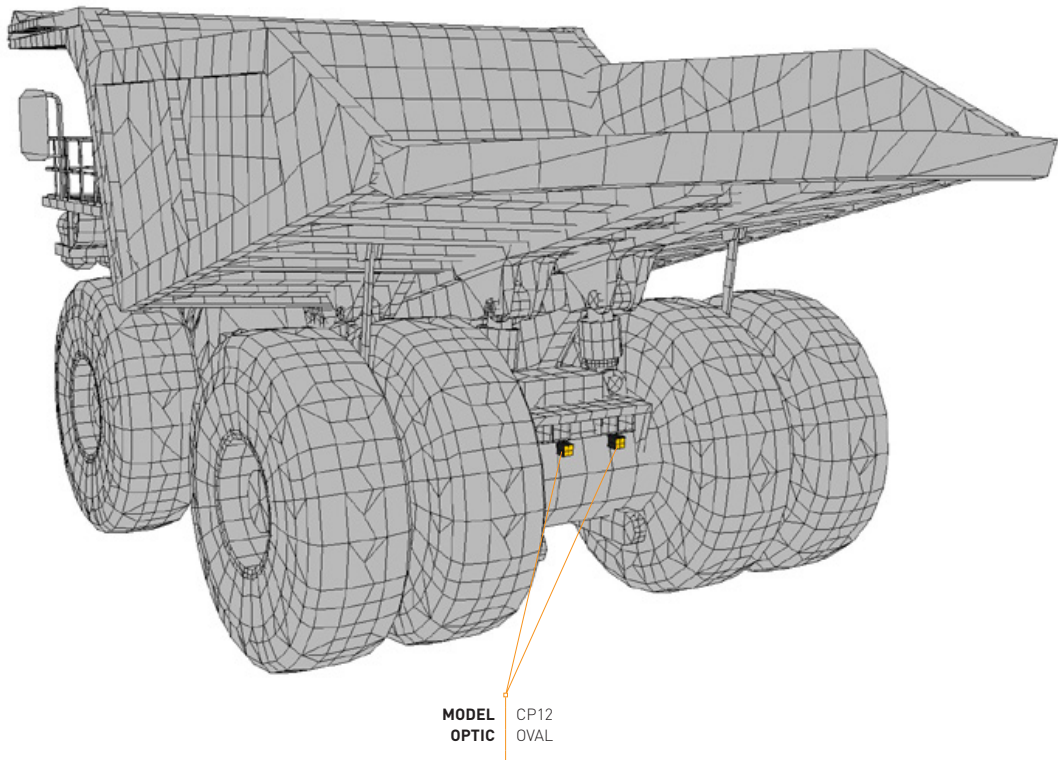

LEIBHERR

T282B

Lighting Design Simulation Report

Luminaire Schedule/Layout

Symbol	Quantity	Label	LFF	Descriptions
	4	CP12-60-NARROW-ELV	0.850	Coolon CP12 LED NARROW
	4	CP12-60-OVAL-ELV	0.850	Coolon CP12 LED OVAL

Luminaire Schedule/Layout

Symbol	Quantity	Label	LFF	Descriptions
	4	CP12-60-NARROW-ELV	0.850	Coolon CP12 LED NARROW
	4	CP12-60-OVAL-ELV	0.850	Coolon CP12 LED OVAL

Light loss/maintenance factor: 0.85

Luminaire Schedule/Layout

Symbol	Quantity	Label	LFF	Descriptions
	4	CP12-60-NARROW-ELV	0.850	Coolon CP12 LED NARROW
	4	CP12-60-OVAL-ELV	0.850	Coolon CP12 LED OVAL

Luminaire Schedule/Layout

Symbol	Quantity	Label	LFF	Descriptions
	2	CP12-60-OVAL-ELV	0.850	Coolon CP12 LED OVAL