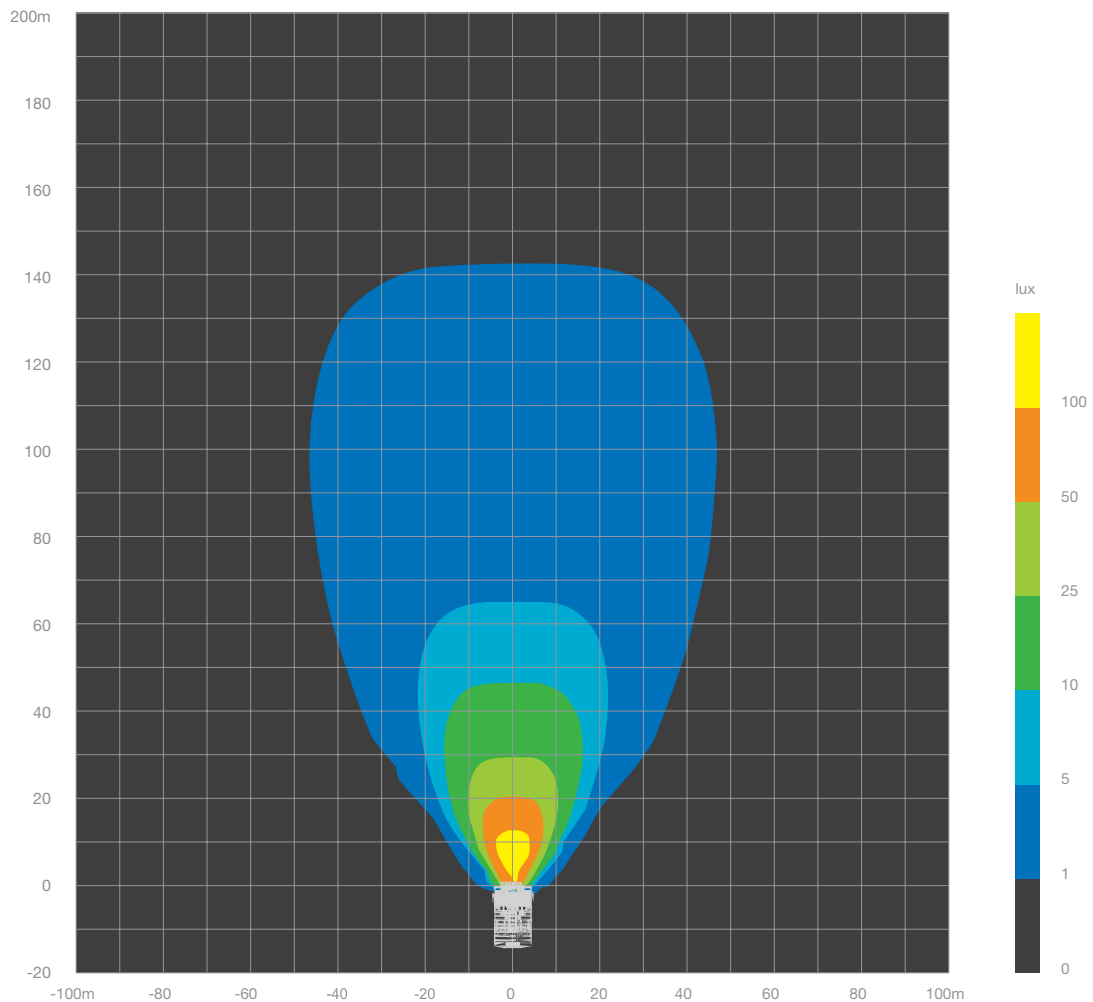

LEIBHERR

T282B

Lighting Design Simulation Report

Luminaire Schedule/Layout

Symbol	Quantity	Label	LFF	Descriptions
	4	CP12-60-NARROW-ELV	0.850	Coolon CP12 LED NARROW
	4	CP12-60-OVAL-ELV	0.850	Coolon CP12 LED OVAL

Luminaire Schedule/Layout

Symbol	Quantity	Label	LFF	Descriptions
	4	CP12-60-NARROW-ELV	0.850	Coolon CP12 LED NARROW
	4	CP12-60-OVAL-ELV	0.850	Coolon CP12 LED OVAL

Light loss/maintenance factor: 0.85

Luminaire Schedule/Layout

Symbol	Quantity	Label	LFF	Descriptions
	4	CP12-60-NARROW-ELV	0.850	Coolon CP12 LED NARROW
	4	CP12-60-OVAL-ELV	0.850	Coolon CP12 LED OVAL

Luminaire Schedule/Layout

Symbol	Quantity	Label	LFF	Descriptions
	2	CP12-60-OVAL-ELV	0.850	Coolon CP12 LED OVAL

Luminaire Schedule/Layout

Symbol	Quantity	Label	LFF	Descriptions
	2	CP12-60-OVAL-ELV	0.850	Coolon CP12 LED OVAL

Light loss/maintenance factor: 0.85

Luminaire Schedule/Layout

Symbol	Quantity	Label	LFF	Descriptions
	2	CP12-60-OVAL-ELV	0.850	Coolon CP12 LED OVAL