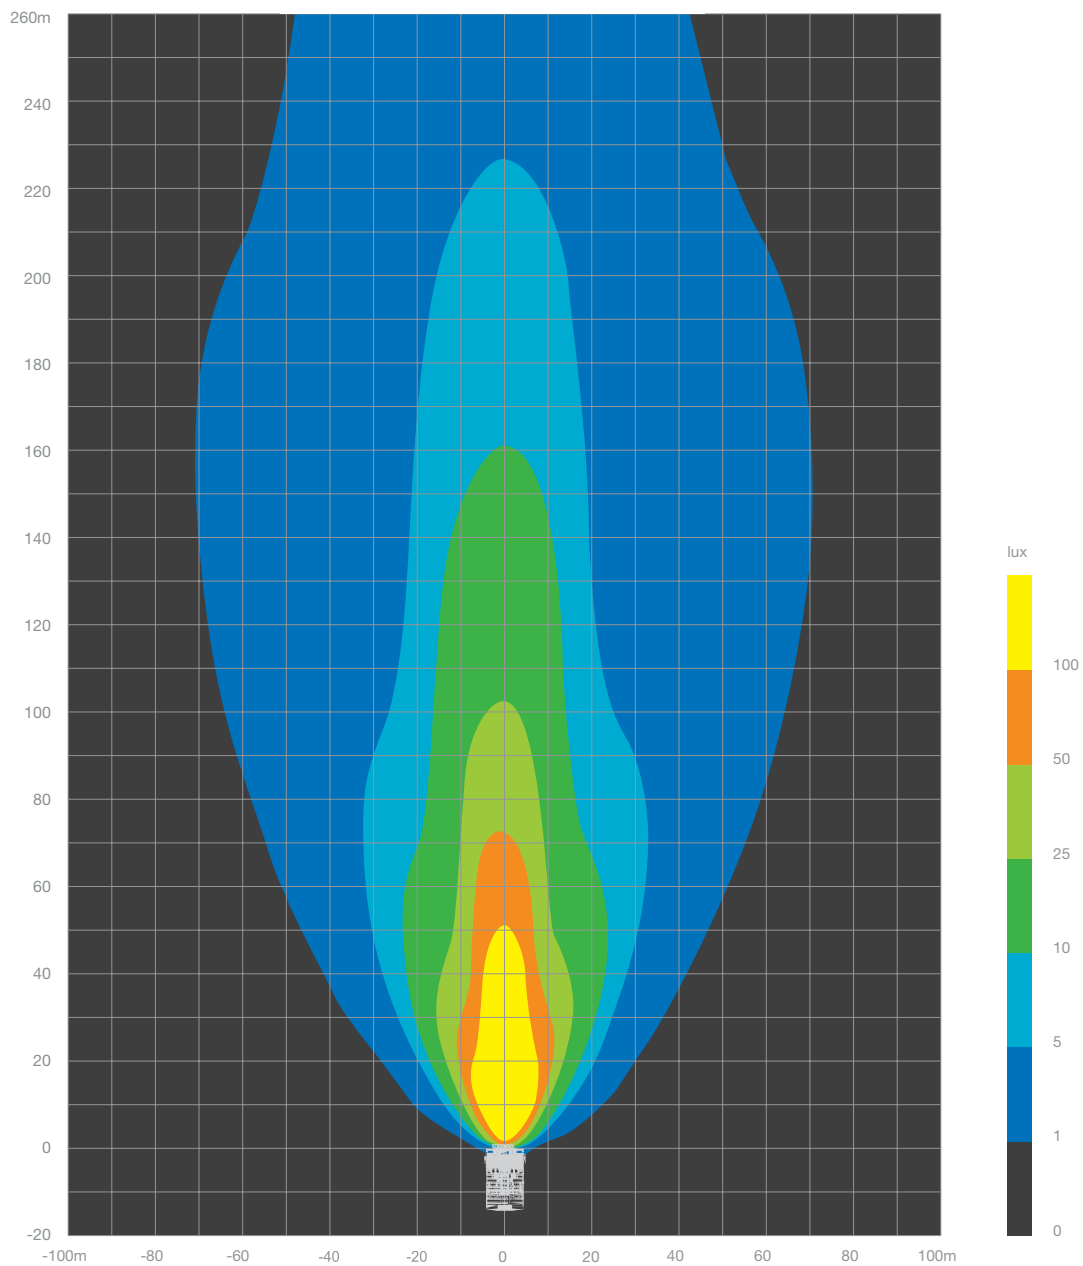

LEIBHERR

T282B

Lighting Design Simulation Report

Luminaire Schedule/Layout

Symbol	Quantity	Label	LFF	Descriptions
	4	CP12-60-NARROW-ELV	0.850	Coolon CP12 LED NARROW
	4	CP12-60-OVAL-ELV	0.850	Coolon CP12 LED OVAL

Luminaire Schedule/Layout

Symbol	Quantity	Label	LFF	Descriptions
	4	CP12-60-NARROW-ELV	0.850	Coolon CP12 LED NARROW
	4	CP12-60-OVAL-ELV	0.850	Coolon CP12 LED OVAL

Light loss/maintenance factor: 0.85

Luminaire Schedule/Layout

Symbol	Quantity	Label	LFF	Descriptions
	4	CP12-60-NARROW-ELV	0.850	Coolon CP12 LED NARROW
	4	CP12-60-OVAL-ELV	0.850	Coolon CP12 LED OVAL

Luminaire Schedule/Layout

Symbol	Quantity	Label	LFF	Descriptions
	2	CP12-60-OVAL-ELV	0.850	Coolon CP12 LED OVAL

Luminaire Schedule/Layout

Symbol	Quantity	Label	LFF	Descriptions
	2	CP12-60-OVAL-ELV	0.850	Coolon CP12 LED OVAL

Light loss/maintenance factor: 0.85

Luminaire Schedule/Layout

Symbol	Quantity	Label	LFF	Descriptions
	2	CP12-60-OVAL-ELV	0.850	Coolon CP12 LED OVAL