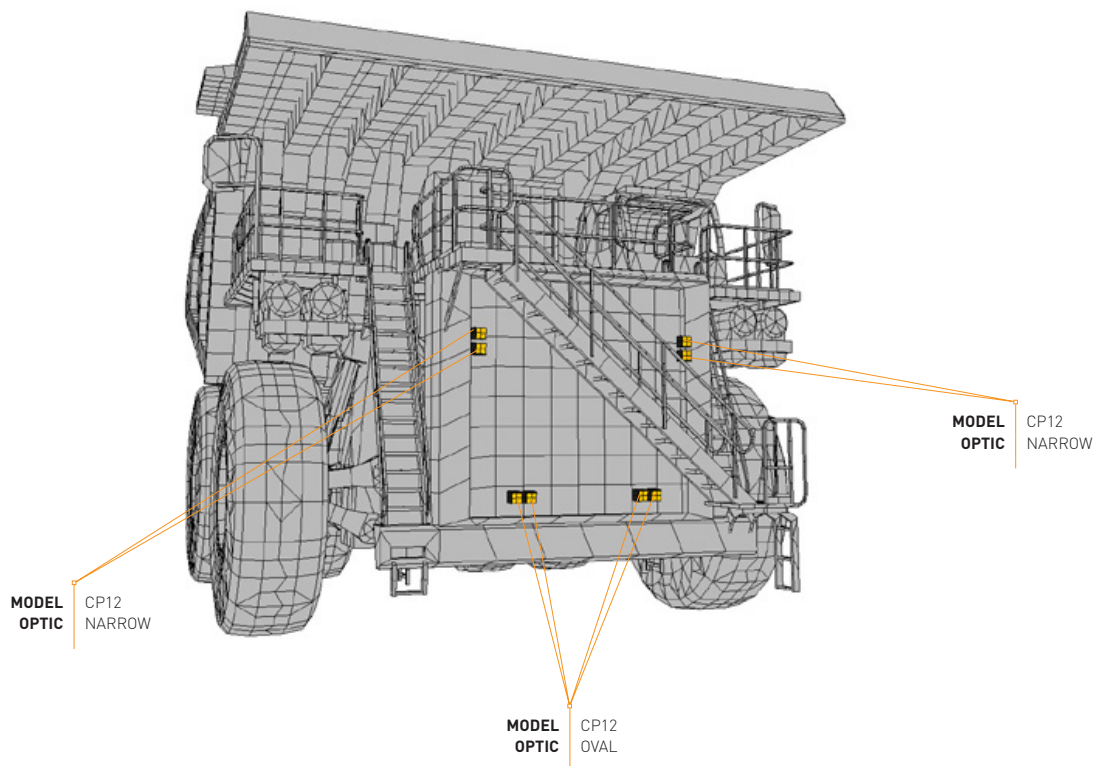

LEIBHERR

T282B

Lighting Design Simulation Report

Luminaire Schedule/Layout

Symbol	Quantity	Label	LFF	Descriptions
	4	CP12-60-NARROW-ELV	0.850	Coolon CP12 LED NARROW
	4	CP12-60-OVAL-ELV	0.850	Coolon CP12 LED OVAL

Luminaire Schedule/Layout

Symbol	Quantity	Label	LFF	Descriptions
	4	CP12-60-NARROW-ELV	0.850	Coolon CP12 LED NARROW
	4	CP12-60-OVAL-ELV	0.850	Coolon CP12 LED OVAL

Light loss/maintenance factor: 0.85

Luminaire Schedule/Layout

Symbol	Quantity	Label	LFF	Descriptions
	4	CP12-60-NARROW-ELV	0.850	Coolon CP12 LED NARROW
	4	CP12-60-OVAL-ELV	0.850	Coolon CP12 LED OVAL

Luminaire Schedule/Layout

Symbol	Quantity	Label	LFF	Descriptions
	2	CP12-60-OVAL-ELV	0.850	Coolon CP12 LED OVAL